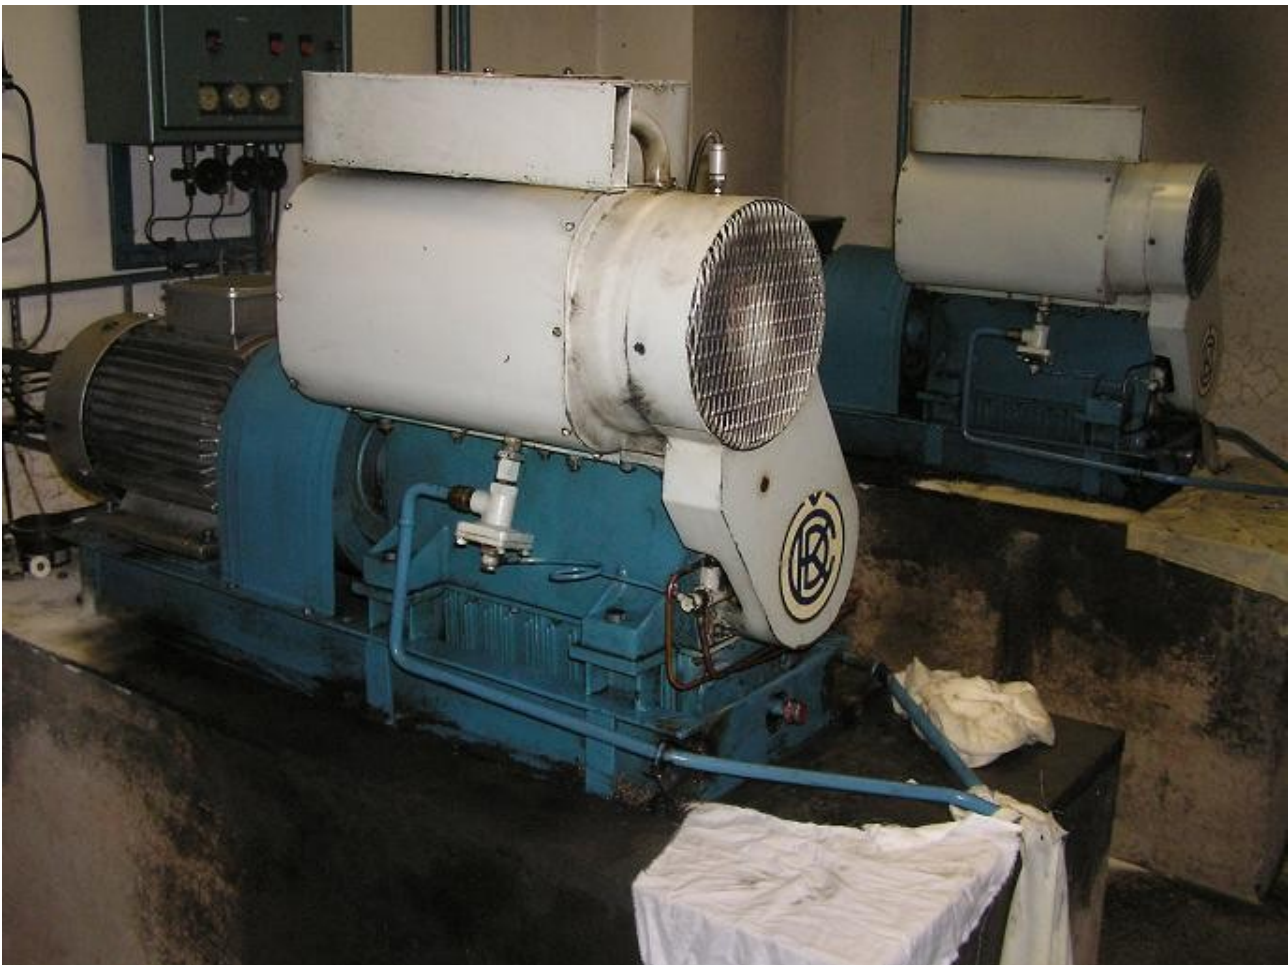

KOMPRESSORS – OFFER

1K

TYPE	3DSK100EKO
PRODUCER	ČKD
INVENTORY NUMBER	38032
YOC	1987
POWER	100m ³ /h
SERIAL NUMBER	4687

Picture:

2K

TYPE	3DSK100EKO
PRODUCER	ČKD
INVENTORY NUMBER	38032
YOC	1986
POWER	100m ³ /h
SERIAL NUMBER	4531

Picture:

3K

TYPE	3DSK100EKO
PRODUCER	ČKD
INVENTORY NUMBER	38032
YOC	1986
POWER	100m ³ /h
SERIAL NUMBER	4536

Picture:

Tank for compressors 1K,2Ka 3K (see above)

- 3,6m³

Picture:

4K

Picture:

6K

TYPE	2DVK-120
PRODUCER	ČKD
INVENTORY NUMBER	41751
YOC	1968
POWER	65m ³ /h
SERIAL NUMBER	382

Picture:

7K

TYPE	2DVK-120
PRODUCER	ČKD
INVENTORY NUMBER	41751
YOC	1968
POWER	65m ³ /h
SERIAL NUMBER	577

Picture:

8K

TYPE	2DVK-120-1
PRODUCER	ČKD
INVENTORY NUMBER	41751
YOC	1981
POWER	160m ³ /h
SERIAL NUMBER	9988

Picture:

Tank for compressors 6K,7K a 8K (see above)

- 1,6m³

Picture:

9K