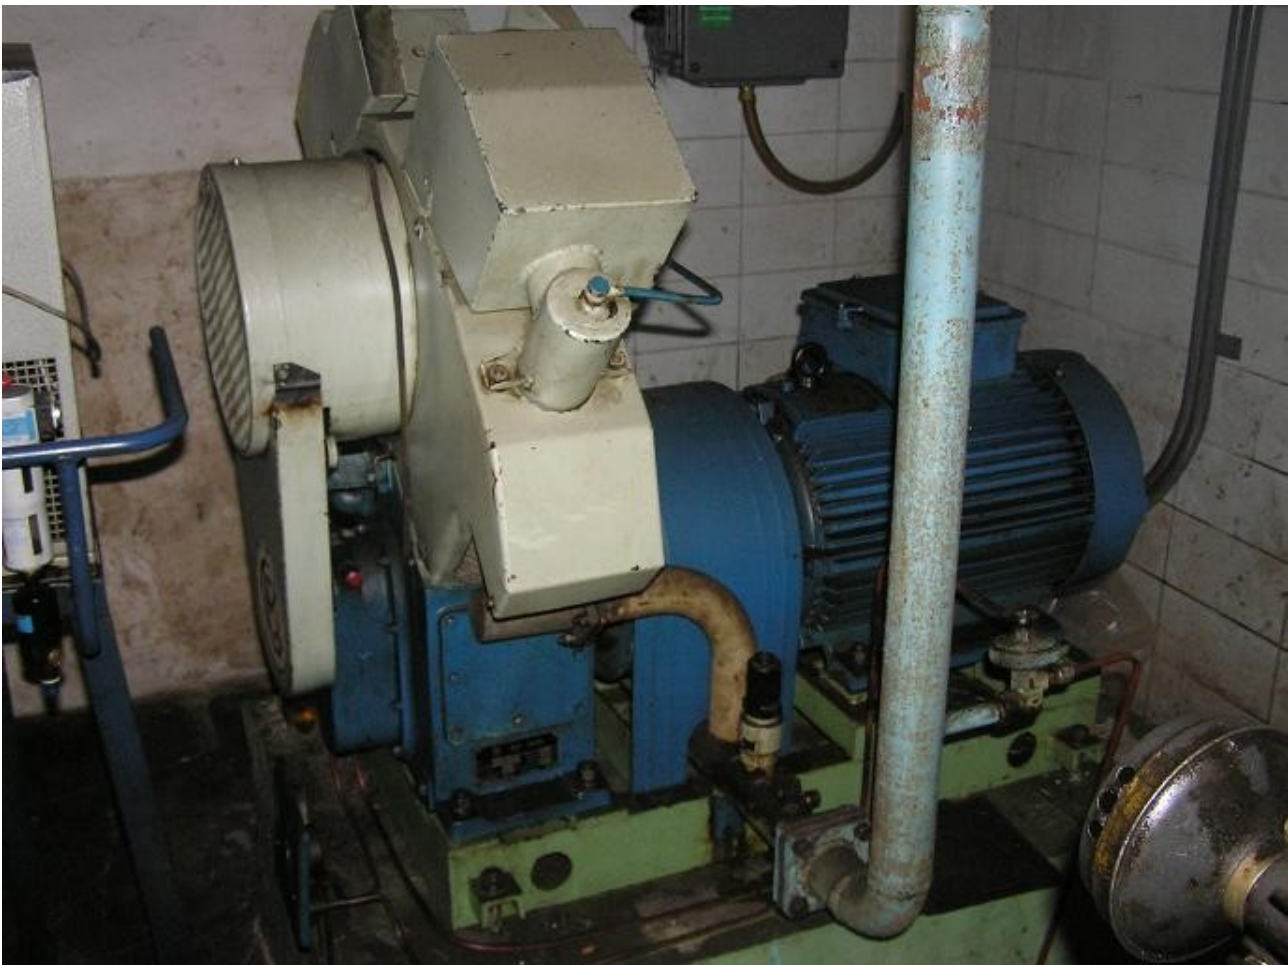

8K

TYPE	2DVK-120-1
PRODUCER	ČKD
INVENTORY NUMBER	41751
YOC	1981
POWER	160m³/h
SERIAL NUMBER	9988

Picture: