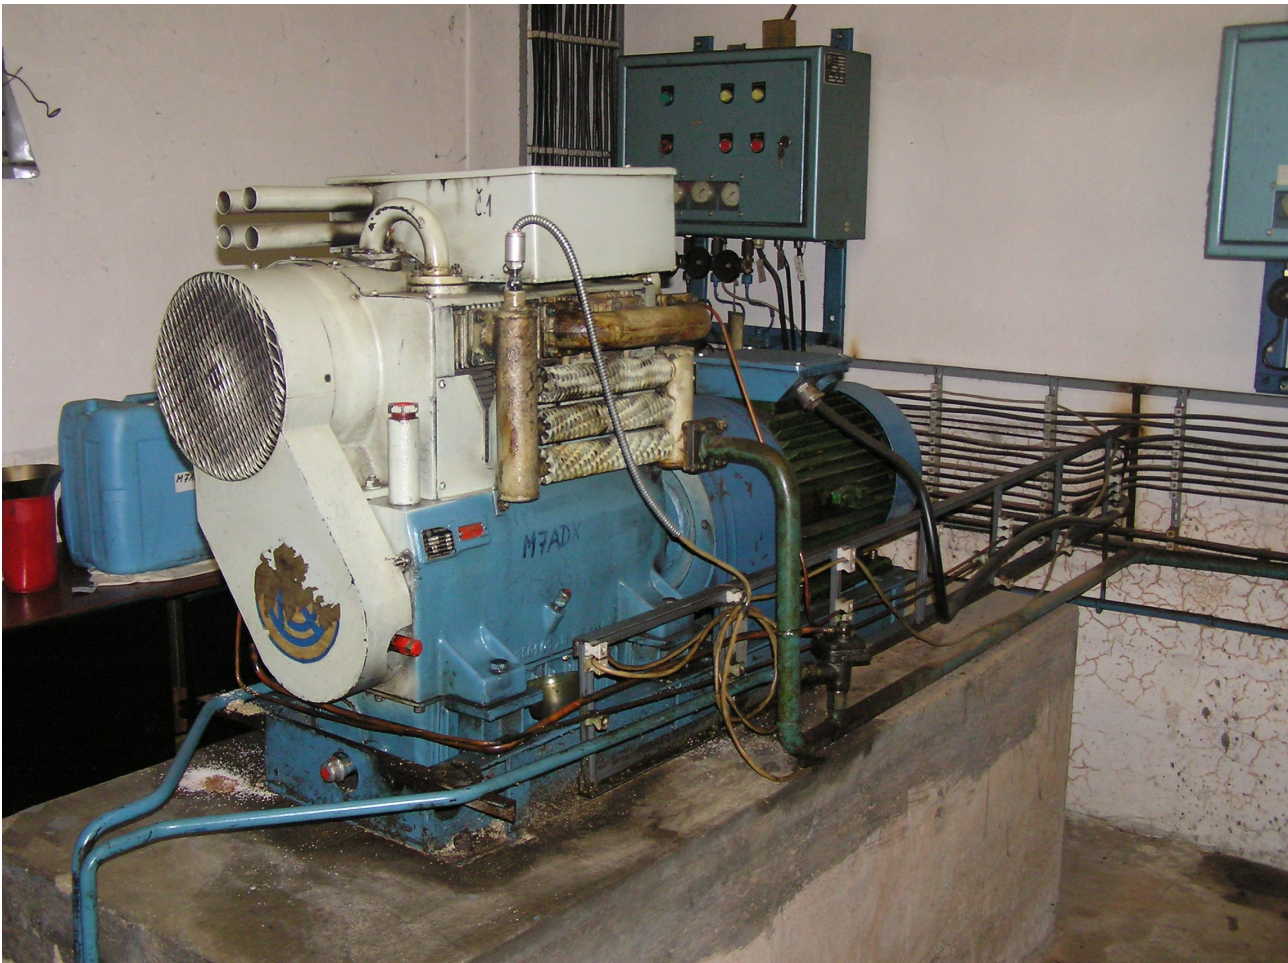

KOMPRESSORS – OFFER

1K

TYPE	3DSK100EKO
PRODUCER	ČKD
INVENTORY NUMBER	38032
YOC	1987
POWER	100m ³ /h
SERIAL NUMBER	4687

Picture:

2K

TYPE	3DSK100EKO
PRODUCER	ČKD
INVENTORY NUMBER	38032
YOC	1986
POWER	100m ³ /h
SERIAL NUMBER	4531

Picture:

3K

TYPE	3DSK100EKO
PRODUCER	ČKD
INVENTORY NUMBER	38032
YOC	1986
POWER	100m ³ /h
SERIAL NUMBER	4536

Picture:

Tank for compressors 1K,2Ka 3K (see above)

- 3,6m³

Picture:

4K

Picture:

6K

TYPE	2DVK-120
PRODUCER	ČKD
INVENTORY NUMBER	41751
YOC	1968
POWER	65m ³ /h
SERIAL NUMBER	382

Picture:

7K

TYPE	2DVK-120
PRODUCER	ČKD
INVENTORY NUMBER	41751
YOC	1968
POWER	65m ³ /h
SERIAL NUMBER	577

Picture:

8K

TYPE	2DVK-120-1
PRODUCER	ČKD
INVENTORY NUMBER	41751
YOC	1981
POWER	160m ³ /h
SERIAL NUMBER	9988

Picture:

Tank for compressors 6K,7K a 8K (see above)

- 1,6m³

Picture:

9K